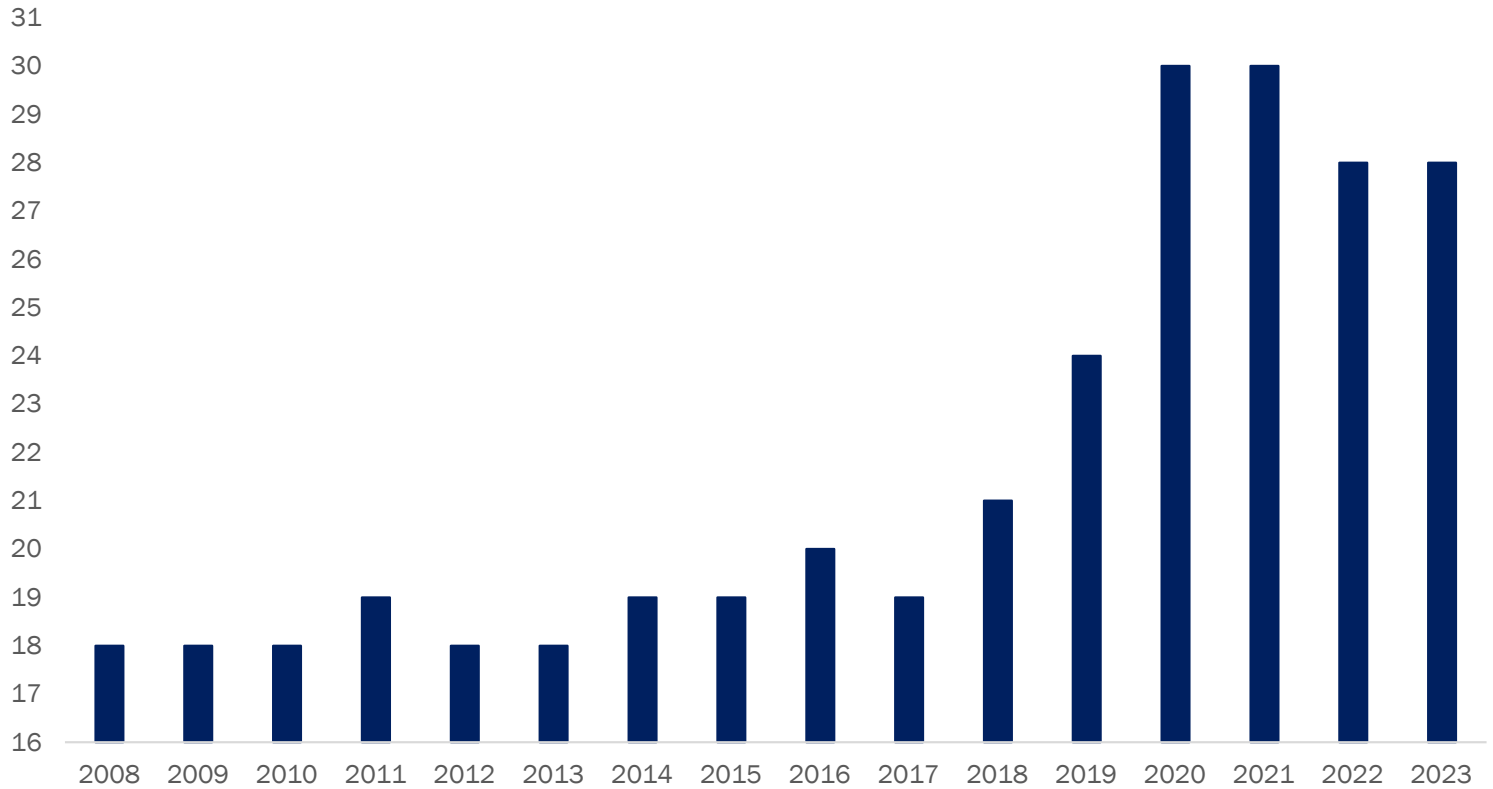

EXECUTIVE OFFICE FOR IMMIGRATION REVIEW

ADJUDICATION STATISTICS

Appellate Immigration Judges, Temporary Appellate Immigration Judges, and Total Appellate Immigration Judges

Fiscal Year	Appellate Immigration Judges	Temporary Appellate Immigration Judges
2008	9-14	3-6
2009	14-15	2-3
2010	14	3-4
2011	13-14	4-5
2012	13-14	4-5
2013	14	4
2014	14	4-5
2015	14	2-5
2016	14-16	4
2017	15-16	0-3
2018	15-16	0-6
2019	15-20	3-6
2020	16-23	3-7
2021	22-23	4-7
2022	23	2-5
2023 (Third Quarter)	21-23	4-5