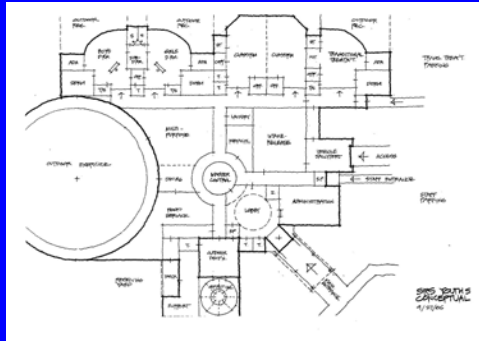

Construction

Shoshone-Paiute Tribes of the Duck Valley Reservation

Central Control

Shoshone-Paiute Tribes of the Duck Valley Reservation

Cell

Central Control

Standing Rock Sioux Tribe

- **Standing Rock, ND**
- 26 juveniles
- Initial Design Phase